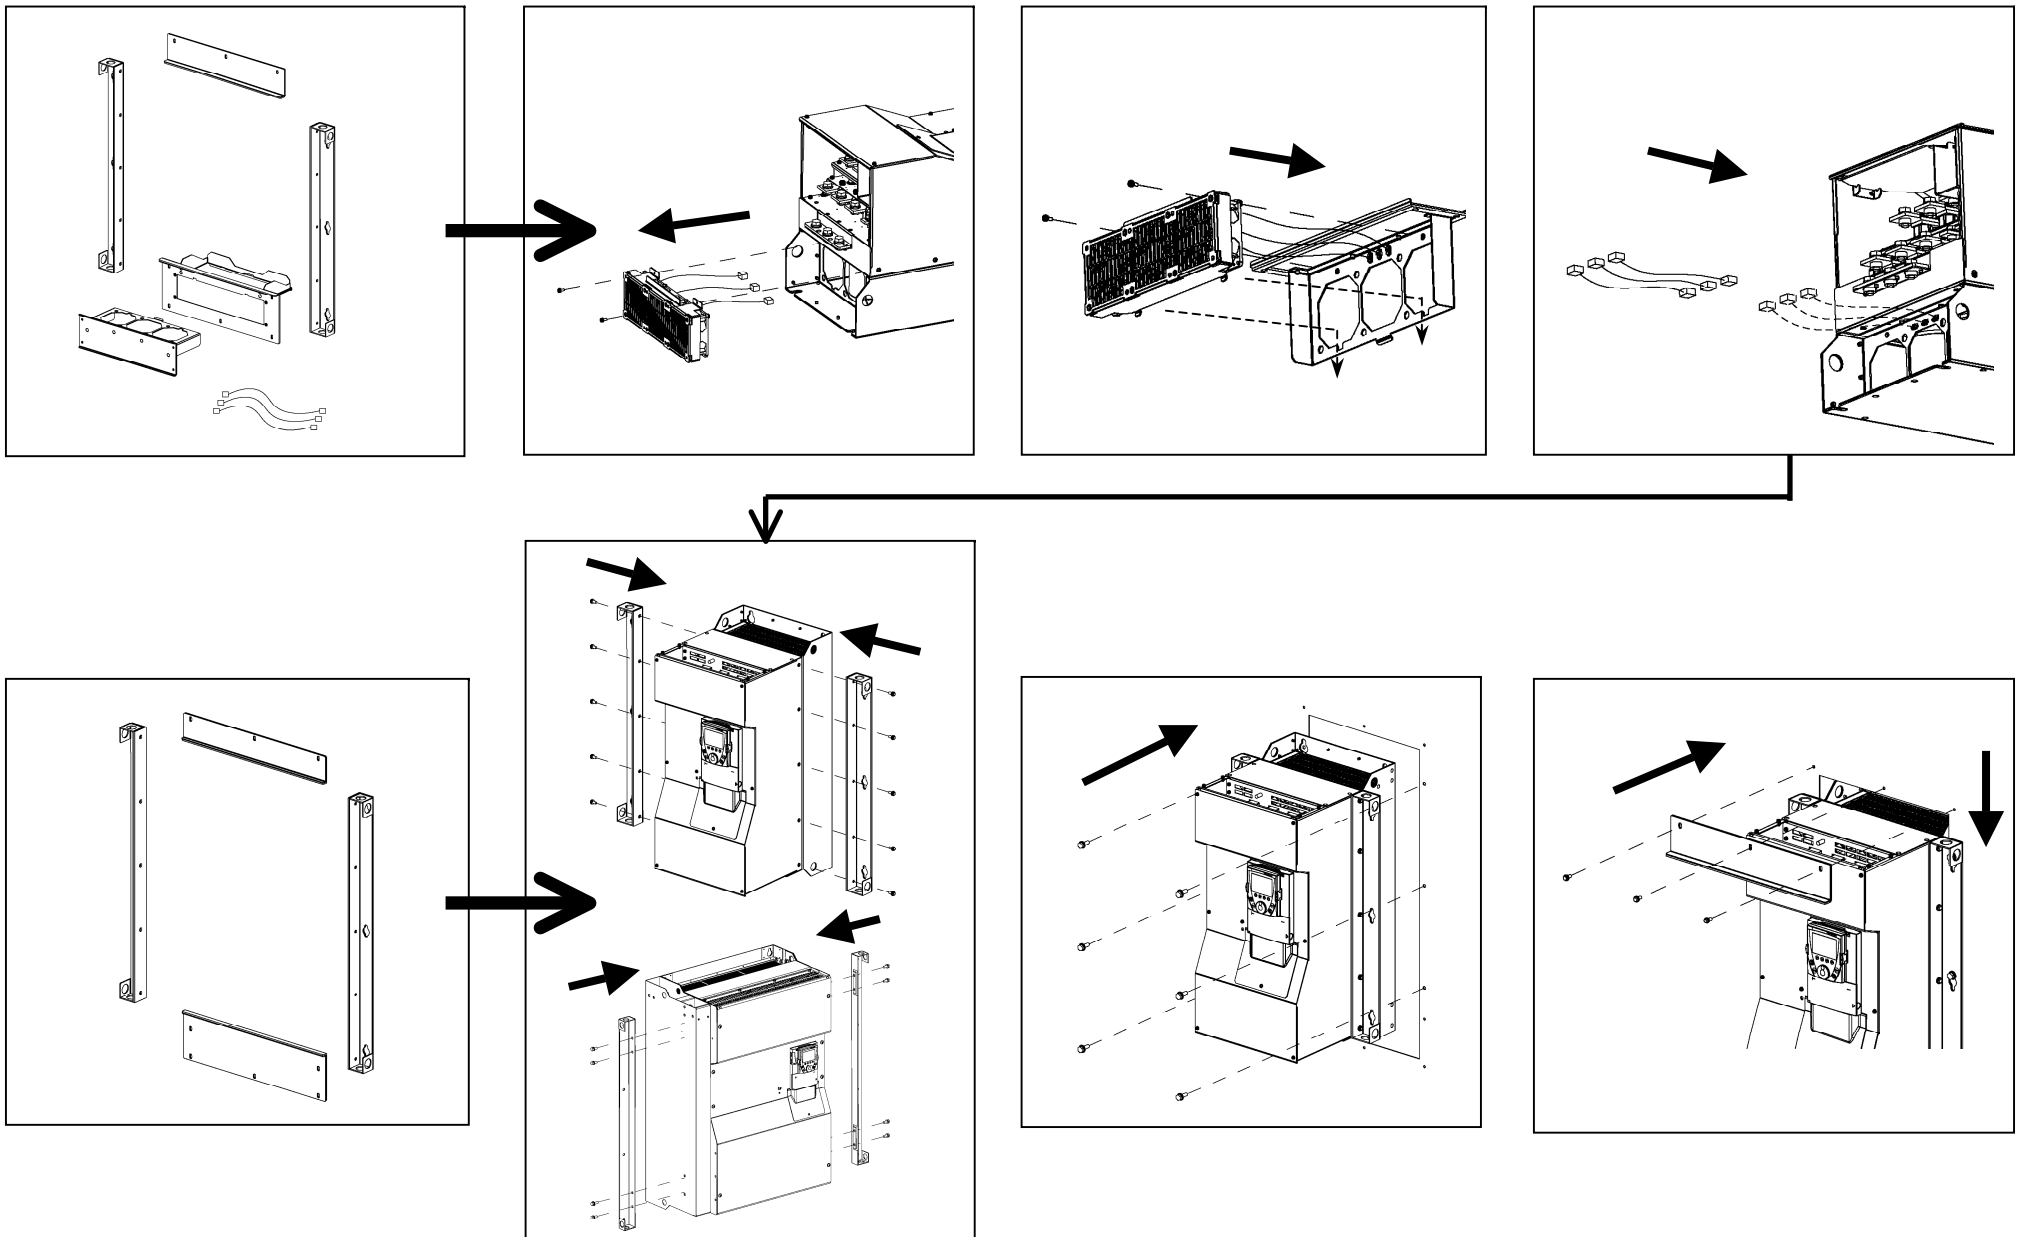

FOT013

FOT	D1 mm
014Z	90
015Z	165

FOT	a1 mm	G mm	G1 mm
014Z	610	645	215
015Z	685	720	240

Heatsink outside mounting kit installation sheet

E6581365

Revision 03 07-2008

Heatsink outside mounting kit installation sheet